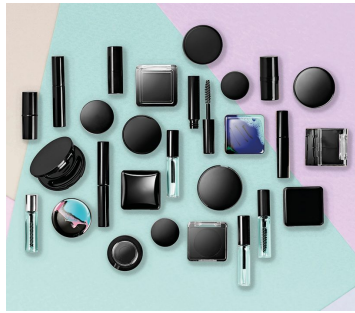

10mm Mini Waterproof Mascara with Brush Groomer

This 2-in-1 pack offers a mascara brush combined with a tufted brush grooming tool, protected by a clear cap. It is available with a mini, mid or tall size bottle.

HCP Ref:
BK102/VK146/FL117

<https://www.hcpackaging.com/product/10mm-mini-mascara-with-brush-groomer/>

Profile

Round/Cylindrical

Dimensions

Height: 102mm
Diameter: 17mm
Neck Size: 10mm

OFC

7.9ml

Materials

Wiper: LDPE
Rod: PP, PBT
Cap: SAN
Bottle: PET

Applicator Brush Options

Fibre Brushes
Plastic Brushes
Eyeliner Tip
Grooming Tool

Special Features

Double-ended/Combination

Manufacturing Location

Europe