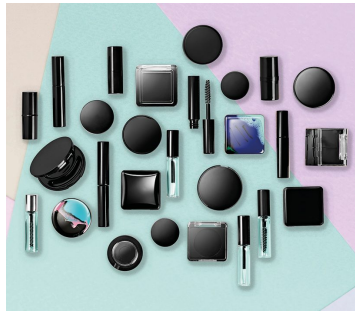

# 10mm Mini Waterproof Mascara with Brush Groomer

This 2-in-1 pack offers a mascara brush combined with a tufted brush grooming tool, protected by a clear cap. It is available with a mini, mid or tall size bottle.

HCP Ref:

BK102/VK146/FL117

<https://www.hcpackaging.com/product/10mm-mini-mascara-with-brush-groomer/>

Profile	Dimensions	OFC	Materials
Round/Cylindrical	Height: 102mm Diameter: 17mm Neck Size: 10mm	7.9ml	Wiper: LDPE Rod: PP, PBT Cap: SAN Bottle: PET
Applicator Brush Options	Special Features	Manufacturing Location	
Fibre Brushes Plastic Brushes Eyeliner Tip Grooming Tool	Double-ended/Combination	Europe	