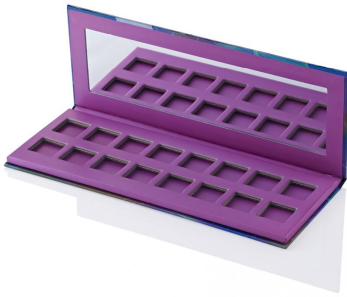

Large Rectangular Paper Palette

The Large Rectangular Paper Palette is a large yet elegantly slender palette with a full-size mirror and magnetic closure. The freedom that paper palettes offer when designing graphics is pure indulgence. Seamless designs, full-colour printing and a wide choice of paper, laminate and special foils mean ambitious artworks can be achieved for a high-impact result. FSC and recyclable/recycled paper is also available.

HCP Ref:
1F7

<https://www.hcpackaging.com/product/large-rectangular-paper-palette/>

Profile	Dimensions	Insert Options	Special Features
Sharp Square	Height: 10mm Width: 196mm Depth: 76mm Well/s Dimensions: (16x) W:18 x D:18 x H:3.5mm	Insert Options: Metal Pressing Pan	Magnetic Openings Mirror
Manufacturing Location			
China			