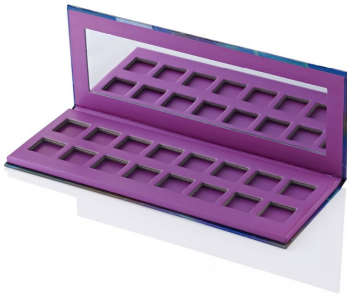

Large Rectangular Paper Palette

The Large Rectangular Paper Palette is a large yet elegantly slender palette with a full-size mirror and magnetic closure. The freedom that paper palettes offer when designing graphics is pure indulgence. Seamless designs, full-colour printing and a wide choice of paper, laminate and special foils mean ambitious artworks can be achieved for a high-impact result. FSC and recyclable/recycled paper is also available.

HCP Ref:
1F7

<https://www.hcpackaging.com/product/large-rectangular-paper-palette/>

Profile	Dimensions	Insert Options	Special Features
Sharp Square	Height: 10mm Width: 196mm Depth: 76mm Well/s Dimensions: (16x) W:18 x D:18 x H:3.5mm	Insert Options: Metal Pressing Pan	Magnetic Openings Mirror
Manufacturing Location	China		