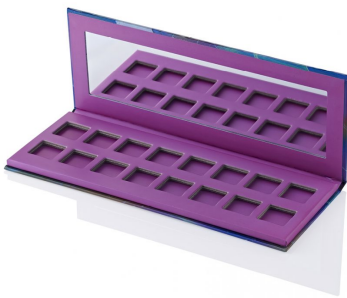

Large Rectangular Paper Palette

The Large Rectangular Paper Palette is a large yet elegantly slender palette with a full-size mirror and magnetic closure. The freedom that paper palettes offer when designing graphics is pure indulgence. Seamless designs, full-colour printing and a wide choice of paper, laminate and special foils mean ambitious artworks can be achieved for a high-impact result. FSC and recyclable/recycled paper is also available.

HCP Ref:
1F7

<https://www.hcpackaging.com/product/large-rectangular-paper-palette/>

Profile	Dimensions	Insert Options	Special Features
Sharp Square	Height: 10mm Width: 196mm Depth: 76mm Well/s Dimensions: (16x) W:18 x D:18 x H:3.5mm	Insert Options: Metal Pressing Pan	Magnetic Openings Mirror
Manufacturing Location	China		