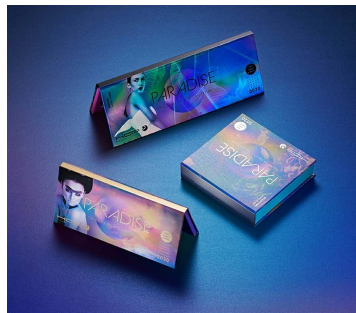

Large Rectangular Paper Palette

The Large Rectangular Paper Palette is a large yet elegantly slender palette with a full-size mirror and magnetic closure. The freedom that paper palettes offer when designing graphics is pure indulgence. Seamless designs, full-colour printing and a wide choice of paper, laminate and special foils mean ambitious artworks can be achieved for a high-impact result. FSC and recyclable/recycled paper is also available.

HCP Ref:
1F7

<https://www.hcpackaging.com/product/large-rectangular-paper-palette/>

Profile	Dimensions	Insert Options	Special Features
Sharp Square	Height: 10mm Width: 196mm Depth: 76mm Well/s Dimensions: (16x) W:18 x D:18 x H:3.5mm	Insert Options: Metal Pressing Pan	Magnetic Openings Mirror
Manufacturing Location			
China			