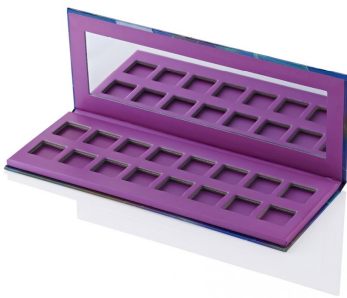

# Large Rectangular Paper Palette

The Large Rectangular Paper Palette is a large yet elegantly slender palette with a full-size mirror and magnetic closure. The freedom that paper palettes offer when designing graphics is pure indulgence. Seamless designs, full-colour printing and a wide choice of paper, laminate and special foils mean ambitious artworks can be achieved for a high-impact result. FSC and recyclable/recycled paper is also available.

HCP Ref:  
1F7

<https://www.hcpackaging.com/product/large-rectangular-paper-palette/>

Profile	Dimensions	Insert Options	Special Features
Sharp Square	Height: 10mm Width: 196mm Depth: 76mm Well/s Dimensions: (16x) W:18 x D:18 x H:3.5mm	Insert Options: Metal Pressing Pan	Magnetic Openings Mirror
Manufacturing Location			
China			