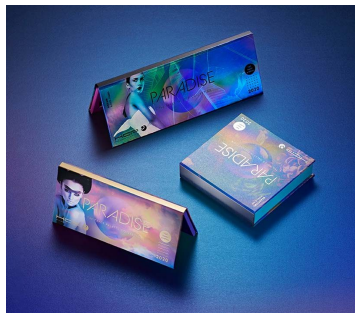

# Large Rectangular Paper Palette

The Large Rectangular Paper Palette is a large yet elegantly slender palette with a full-size mirror and magnetic closure. The freedom that paper palettes offer when designing graphics is pure indulgence. Seamless designs, full-colour printing and a wide choice of paper, laminate and special foils mean ambitious artworks can be achieved for a high-impact result. FSC and recyclable/recycled paper is also available.

HCP Ref:  
1F7

<https://www.hcpackaging.com/product/large-rectangular-paper-palette/>

Profile	Dimensions	Insert Options	Special Features
Sharp Square	Height: 10mm Width: 196mm Depth: 76mm Well/s Dimensions: (16x) W:18 x D:18 x H:3.5mm	Insert Options: Metal Pressing Pan	Magnetic Openings Mirror
Manufacturing Location			
China			