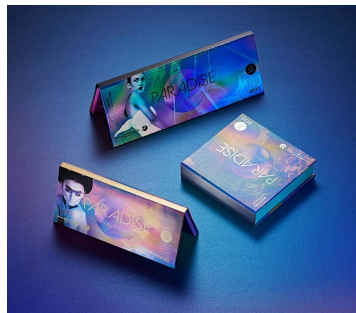

Large Rectangular Paper Palette

The Large Rectangular Paper Palette is a large yet elegantly slender palette with a full-size mirror and magnetic closure. The freedom that paper palettes offer when designing graphics is pure indulgence. Seamless designs, full-colour printing and a wide choice of paper, laminate and special foils mean ambitious artworks can be achieved for a high-impact result. FSC and recyclable/recycled paper is also available.

HCP Ref:
1F7

<https://www.hcpackaging.com/product/large-rectangular-paper-palette/>

Profile	Dimensions	Insert Options	Special Features
Sharp Square	Height: 10mm Width: 196mm Depth: 76mm Well/s Dimensions: (16x) W:18 x D:18 x H:3.5mm	Insert Options: Metal Pressing Pan	Magnetic Openings Mirror
Manufacturing Location	China		