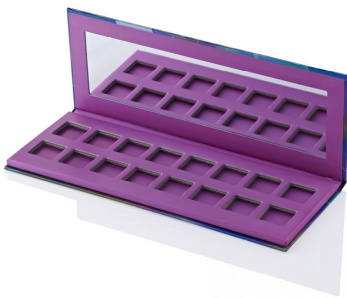

Large Rectangular Paper Palette

The Large Rectangular Paper Palette is a large yet elegantly slender palette with a full-size mirror and magnetic closure. The freedom that paper palettes offer when designing graphics is pure indulgence. Seamless designs, full-colour printing and a wide choice of paper, laminate and special foils mean ambitious artworks can be achieved for a high-impact result. FSC and recyclable/recycled paper is also available.

HCP Ref:
1F7

<https://www.hcpackaging.com/product/large-rectangular-paper-palette/>

Profile	Dimensions	Insert Options	Special Features
Sharp Square	Height: 10mm Width: 196mm Depth: 76mm Well/s Dimensions: (16x) W:18 x D:18 x H:3.5mm	Insert Options: Metal Pressing Pan	Magnetic Openings Mirror
Manufacturing Location			
China			