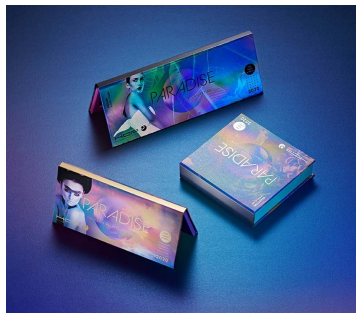

Small Rectangular Paper Palette

This medium-sized, ultra-slim palette includes a full-size mirror and magnetic closure. The freedom that paper palettes offer when designing graphics is pure indulgence. Seamless designs, full-colour printing and a wide choice of paper, laminate and special foils mean ambitious artworks can be achieved for a high-impact result. FSC and recyclable/recycled paper is also available.

HCP Ref:
1F6

<https://www.hcpackaging.com/product/small-rectangular-paper-palette/>

Profile	Dimensions	Insert Options	Special Features
Sharp Square	Height: 10mm Width: 150mm Depth: 71mm Well/s Dimensions: (8x) W:20 x D:20 x H:3.5mm	Insert Options: Metal Pressing Pan	Mirror Magnetic Openings
Manufacturing Location	China		