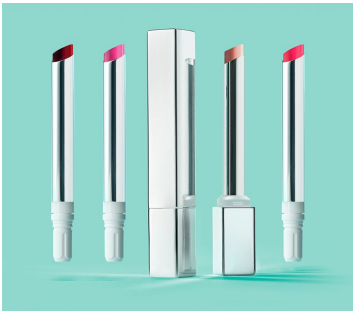

Super Slim Square Refill Lipstick (AL Exterior)

For premium brands consciously curating their product lines with planet-friendly packaging, HCP's stock 'Super Slim Refill Lipstick' is a chic, rechargeable design that doesn't compromise on the wow-factor – available with a round or square profile. Featuring a 6.3mm cup for accurate application, this lipstick makes a bold style statement with aluminium cladding and an on-trend ultra-slender design. HCP's industry-leading decoration capabilities enable brands to differentiate, while aligning the pack with their unique creative vision.

HCP Ref:
501U

<https://www.hcpackaging.com/product/super-slim-square-refill-lipstick/>

Profile

Sharp Square

Dimensions

Height: 89mm
Width: 13mm

Godet/Cup Size

Super Slimstick: 6.28mm (ALU shell)

Mechanism

Material: Aluminium

Special Features

Weight in cap
Weight in base
Refillable
Flush Fit

Manufacturing Location

Asia