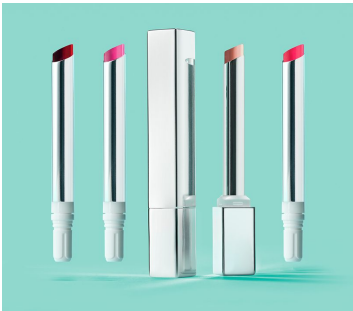

Super Slim Square Refill Lipstick (AL Exterior)

For premium brands consciously curating their product lines with planet-friendly packaging, HCP's stock 'Super Slim Refill Lipstick' is a chic, rechargeable design that doesn't compromise on the wow-factor – available with a round or square profile. Featuring a 6.3mm cup for accurate application, this lipstick makes a bold style statement with aluminium cladding and an on-trend ultra-slender design. HCP's industry-leading decoration capabilities enable brands to differentiate, while aligning the pack with their unique creative vision.

HCP Ref:
501U

<https://www.hcpackaging.com/product/super-slim-square-refill-lipstick/>

Profile	Dimensions	Godet/Cup Size	Mechanism
Sharp Square	Height: 89mm Width: 13mm	Super Slimstick: 6.28mm (ALU shell)	Material: Aluminium
Special Features	Manufacturing Location		
Weight in cap Weight in base Refillable Flush Fit	Asia		