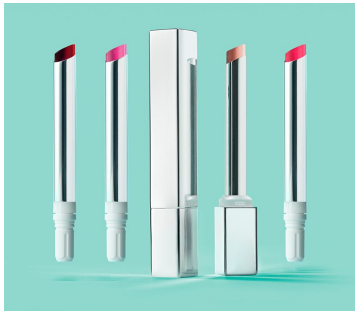

Super Slim Square Refill Lipstick (AL Exterior)

For premium brands consciously curating their product lines with planet-friendly packaging, HCP's stock 'Super Slim Refill Lipstick' is a chic, rechargeable design that doesn't compromise on the wow-factor – available with a round or square profile. Featuring a 6.3mm cup for accurate application, this lipstick makes a bold style statement with aluminium cladding and an on-trend ultra-slender design. HCP's industry-leading decoration capabilities enable brands to differentiate, while aligning the pack with their unique creative vision.

HCP Ref:
501U

<https://www.hcpackaging.com/product/super-slim-square-refill-lipstick/>

Profile

Sharp Square

Dimensions

Height: 89mm
Width: 13mm

Godet/Cup Size

Super Slimstick: 6.28mm (ALU shell)

Mechanism

Material: Aluminium

Special Features

Weight in cap
Weight in base
Refillable
Flush Fit

Manufacturing Location

Asia