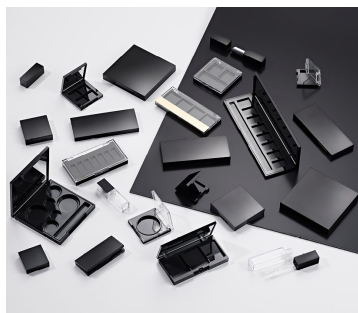

Profile

Sharp Square

Dimensions

Height: 12mm
Width: 67mm
Depth: 67mm
Well/s Dimensions: (2x) W:22 x D:27.4 x H:4.7mm (1x) W:58 x D:21 x H:4.7mm (Applicator Recess)

Insert Options

Insert Options: Trio, Vac Form, Rectangle Wells, Metal Pressing Pan, Applicator Recess

Special Features

Clear Cover/Shade ID Mirror
Clasp/Finger Recess Opening

Manufacturing Location

Asia