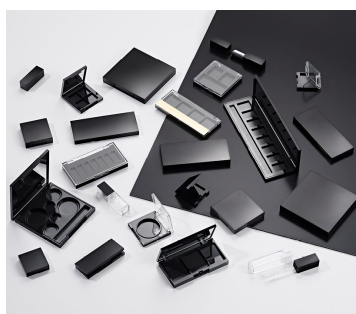

Profile

Sharp Square

Dimensions

Height: 12mm
Width: 67mm
Depth: 67mm
Well/s Dimensions: (2x) W:22 x D:27.4 x H:4.7mm (1x) W:58 x D:21 x H:4.7mm (Applicator Recess)

Insert Options

Insert Options: Trio, Vac Form, Rectangle Wells, Metal Pressing Pan, Applicator Recess

Special Features

Clear Cover/Shade ID Mirror
Clasp/Finger Recess Opening

Manufacturing Location

Asia