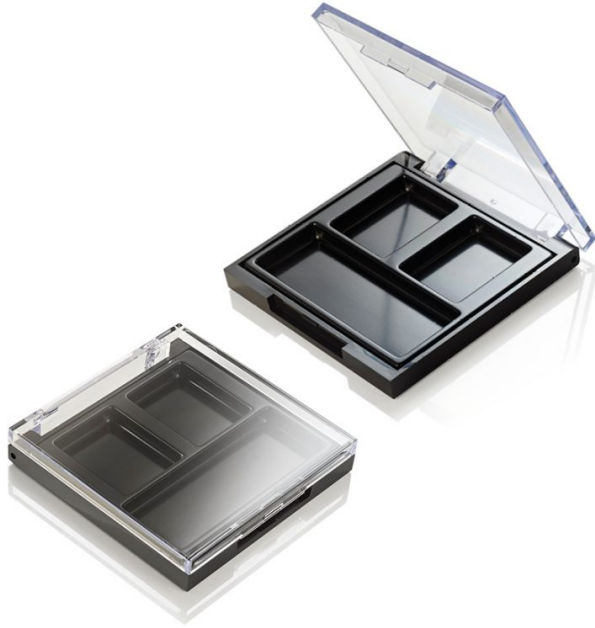

# Fusion Square Large Trio Compact

The 'Fusion Square' range offers the widest choice of compacts, palettes and kits in HCP's stock portfolio. The Fusion Square Large Trio Compact follows the slim, minimal aesthetics of the Fusion range, with the option to either opaque mould the cover and add a full size mirror or clear mould for shade ID. This pack would also make a strong contemporary choice as a concealer/colour correction kit.

HCP Ref:  
19R

<https://www.hcpackaging.com/product/fusion-square-large-trio/>

## Profile

Sharp Square

## Dimensions

Height: 12mm  
Width: 67mm  
Depth: 67mm  
Well/s Dimensions: (2x) W:22 x D:27.4 x H:4.7mm (1x) W:58 x D:21 x H:4.7mm (Applicator Recess)