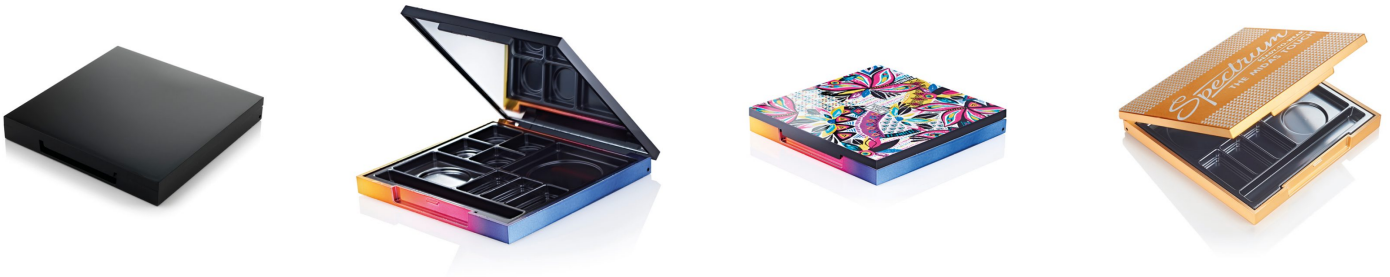

Fusion Square Grande Mosaic Kit

The 'Fusion Square' range offers the widest choice of compacts, palettes and kits in HCP's stock portfolio. The large Fusion Square Grande Mosaic Kit follows the slim, minimal aesthetics of the Fusion range. The cover is supplied with a full size mirror.

HCP Ref:
12Q

<https://www.hcpackaging.com/product/fusion-square-grande-mosaic-kit/>

Profile	Dimensions	Insert Options	Special Features
Sharp Square	Height: 14mm Width: 100mm Depth: 100mm Well/s Dimensions: (1x) W:42 x D:28.5 x H:4.5mm (1x) W:45 x D:41.7 x H:4.5mm (3x) W:14 x D:28.5 x H:4.5mm (4x) W:20 x D:20 x H:4.5mm (1x) W:90 x D:10 x H:6mm (Applicator Recess)	Insert Options: Multi, Vac Form, Square Wells, Rectangle Wells, Metal Pressing Pan, Applicator Recess	Mirror Clasp/Finger Recess Opening