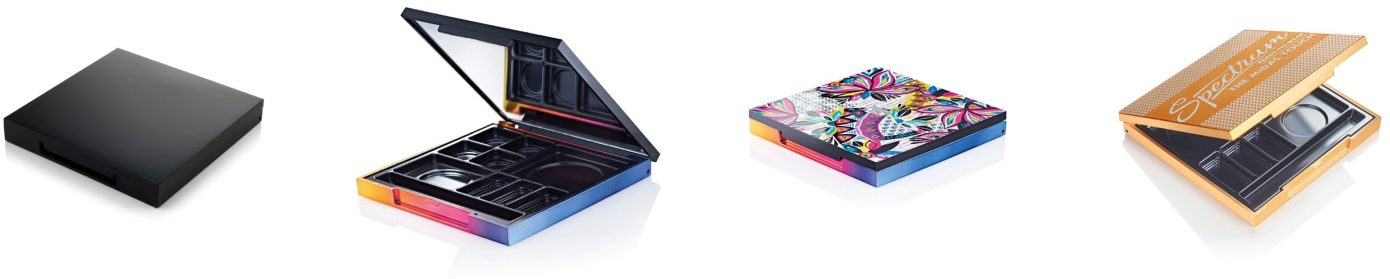

# Fusion Square Grande Mosaic Kit

The 'Fusion Square' range offers the widest choice of compacts, palettes and kits in HCP's stock portfolio. The large Fusion Square Grande Mosaic Kit follows the slim, minimal aesthetics of the Fusion range. The cover is supplied with a full size mirror.

HCP Ref:  
12Q

<https://www.hcpackaging.com/product/fusion-square-grande-mosaic-kit/>

## Profile

Sharp Square

## Dimensions

Height: 14mm  
Width: 100mm  
Depth: 100mm  
Well/s Dimensions: (1x) W:42 x D:28.5 x H:4.5mm (1x) W:45 x D:41.7 x H:4.5mm (3x) W:14 x D:28.5 x H:4.5mm (4x) W:20 x D:20 x H:4.5mm (1x) W:90 x D:10 x H:6mm (Applicator Recess)