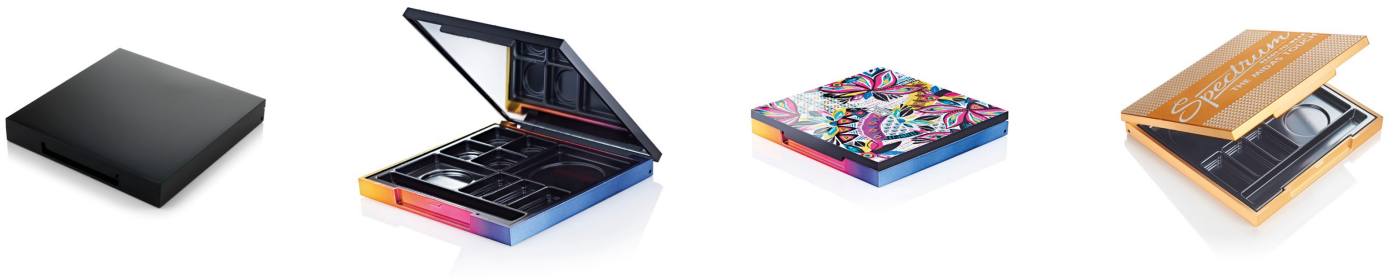

Fusion Square Grande Mosaic Kit

The 'Fusion Square' range offers the widest choice of compacts, palettes and kits in HCP's stock portfolio. The large Fusion Square Grande Mosaic Kit follows the slim, minimal aesthetics of the Fusion range. The cover is supplied with a full size mirror.

HCP Ref:
12Q

<https://www.hcpackaging.com/product/fusion-square-grande-mosaic-kit/>

Profile

Sharp Square

Dimensions

Height: 14mm
Width: 100mm
Depth: 100mm
Well/s Dimensions: (1x) W:42 x D:28.5 x H:4.5mm (1x) W:45 x D:41.7 x H:4.5mm (3x) W:14 x D:28.5 x H:4.5mm (4x) W:20 x D:20 x H:4.5mm (1x) W:90 x D:10 x H:6mm (Applicator Recess)

Insert Options

Insert Options: Multi, Vac Form, Square Wells, Rectangle Wells, Metal Pressing Pan, Applicator Recess

Special Features

Mirror
Clasp/Finger Recess Opening

Manufacturing Location

Asia