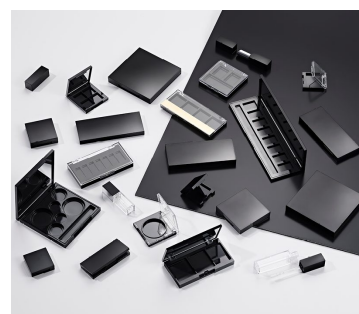

Fusion Rectangular Matrix Quad Kit

The 'Fusion Square' range offers the widest choice of compacts, palettes and kits in HCP's stock portfolio. The Fusion Rectangular Matrix Quad Kit is an innovative, refillable compact that follows the slim, minimal aesthetics of the Fusion range, with a unique system for refilling, replacing or 'mixing and matching' eyeshadows.

HCP Ref:
23Y

<https://www.hcpackaging.com/product/fusion-rectangular-matrix-quad-kit/>

Profile

Sharp Square

Dimensions

Height: 12.2mm
Width: 122mm
Depth: 52.6mm
Well/s Dimensions: (4x) Ø:28 x 4.6mm (1x) W:116 x D:10 x H:5.9mm (Applicator Recess)

Insert Options

Insert Options: Quad, Injection Moulded, Round Wells, Rectangle Wells, Metal Pressing Pan, Refill System, Applicator Recess

Special Features

Mirror
Clasp/Finger Recess Opening

Manufacturing Location