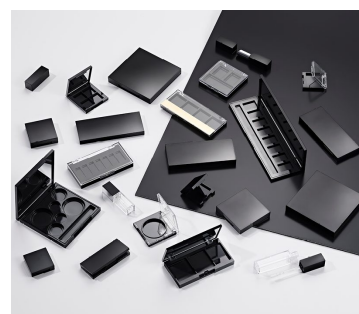

Fusion Rectangular Matrix Quad Kit

The 'Fusion Square' range offers the widest choice of compacts, palettes and kits in HCP's stock portfolio. The Fusion Rectangular Matrix Quad Kit is an innovative, refillable compact that follows the slim, minimal aesthetics of the Fusion range, with a unique system for refilling, replacing or 'mixing and matching' eyeshadows.

HCP Ref:
23Y

<https://www.hcpackaging.com/product/fusion-rectangular-matrix-quad-kit/>

Profile

Sharp Square

Dimensions

Height: 12.2mm
Width: 122mm
Depth: 52.6mm
Well/s Dimensions: (4x) Ø:28 x 4.6mm (1x) W:116 x D:10 x H:5.9mm (Applicator Recess)

Insert Options

Insert Options: Quad, Injection Moulded, Round Wells, Rectangle Wells, Metal Pressing Pan, Refill System, Applicator Recess

Special Features

Mirror
Clasp/Finger Recess Opening

Manufacturing Location

Asia