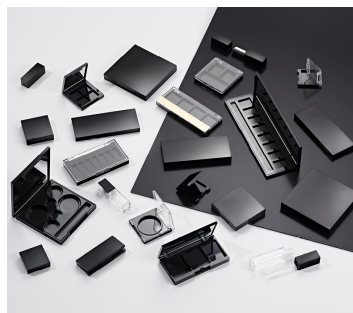

Fusion Square Matrix Solo Eyeshadow Compact

The 'Fusion Square' range offers the widest choice of compacts, palettes and kits in HCP's stock portfolio. The Fusion Rectangular Matrix Solo Eyeshadow is an innovative, refillable compact that follows the slim, minimal aesthetics of the Fusion range, with a unique system for refilling and replacing eyeshadows.

HCP Ref:
23Z

<https://www.hcpackaging.com/product/fusion-rectangular-matrix-single-kit/>

Profile	Dimensions	Insert Options	Special Features
Sharp Square	Height: 12.2mm Width: 40.9mm Depth: 40.9mm Well/s Dimensions: Ø:27.79 x 6mm (Recess Dimension) Ø:25 x 4.5mm (Pan Dimension)	Insert Options: Single, Injection Moulded, Round Wells, Metal Pressing Pan, Refill System	Mirror Clasp/Finger Recess Opening