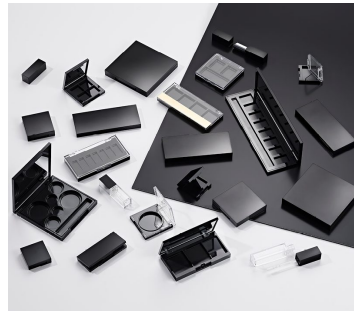

Fusion Square Matrix Solo Eyeshadow Compact

The 'Fusion Square' range offers the widest choice of compacts, palettes and kits in HCP's stock portfolio. The Fusion Rectangular Matrix Solo Eyeshadow is an innovative, refillable compact that follows the slim, minimal aesthetics of the Fusion range, with a unique system for refilling and replacing eyeshadows.

HCP Ref:
23Z

<https://www.hcpackaging.com/product/fusion-rectangular-matrix-single-kit/>

Profile

Sharp Square

Dimensions

Height: 12.2mm
Width: 40.9mm
Depth: 40.9mm
Well/s Dimensions: Ø:27.79 x 6mm
(Recess Dimension) Ø:25 x 4.5mm
(Pan Dimension)

Insert Options

Insert Options: Single, Injection
Moulded, Round Wells, Metal
Pressing Pan, Refill System

Special Features

Mirror
Clasp/Finger Recess Opening

Manufacturing Location

Asia