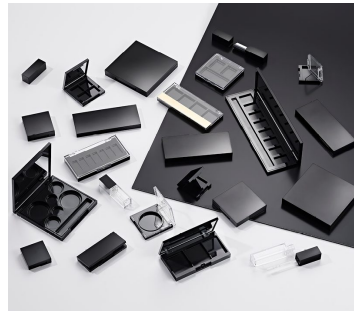

Fusion Square Matrix Solo Eyeshadow Compact

The 'Fusion Square' range offers the widest choice of compacts, palettes and kits in HCP's stock portfolio. The Fusion Rectangular Matrix Solo Eyeshadow is an innovative, refillable compact that follows the slim, minimal aesthetics of the Fusion range, with a unique system for refilling and replacing eyeshadows.

HCP Ref:
23Z

<https://www.hcpackaging.com/product/fusion-rectangular-matrix-single-kit/>

Profile	Dimensions	Insert Options	Special Features
Sharp Square	Height: 12.2mm Width: 40.9mm Depth: 40.9mm Well/s Dimensions: Ø:27.79 x 6mm (Recess Dimension) Ø:25 x 4.5mm (Pan Dimension)	Insert Options: Single, Injection Moulded, Round Wells, Metal Pressing Pan, Refill System	Mirror Clasp/Finger Recess Opening